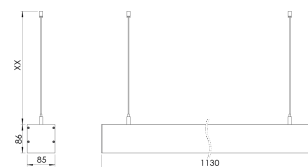

## DIMENSIONS

<b>Light Source</b>	MP LED
<b>Color Temperature</b>	2700-3000-4000-5000-6500K
<b>Color Rendering Index</b>	CRI>80 , CRI>90
<b>Power</b>	70 W
<b>Power Factor</b>	Pf>90
<b>Luminaire Efficiency</b>	41lm/W
<b>Light Beam Angle</b>	120°
<b>Lumen</b>	2870 lm
<b>Operating Voltage</b>	220-240V AC / 50-60 Hz
<b>Light Source Lifetime</b>	50.000 hours Led lifetime
<b>Optic</b>	

<b>Control Type</b>	On/Off- Dali
<b>Electrical Insulation Class</b>	Class I
<b>Optional Features</b>	Emergency kit system can be integrated
<b>Sealing</b>	IP20
<b>Weight</b>	4 Kg
<b>Dimensions</b>	85 x 86 x 1130 mm