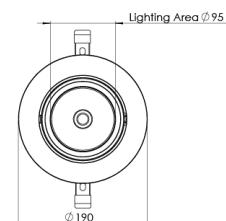

<b>Product Family</b>	Sable
<b>Adjustability</b>	Adjustable: 90° & 90°
<b>Color</b>	White- Black- Gray- RAL
<b>Mounting Type</b>	Adjustable Recessed Mounted
<b>Body</b>	Die-cast aluminium body with electrostatic powder coated

<b>Control Type</b>	On/Off – Dali
<b>Electrical Insulation Class</b>	Class II
<b>Optional Features</b>	Emergency kit system can be integrated

<b>Sealing</b>	IP20
<b>Weight</b>	1,5 Kg
<b>Dimensions</b>	Ø190 x 155 mm

## DIMENSIONS

Lumen value is given according to 4000K value.

Luminaire is F-marked and suitable for direct mounting on normally flammable surfaces.

All components are provided with 5 year limited guarantee. A qualified electrician must ensure proper installation of the product.