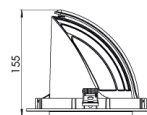

DIMENSIONS

Lumen value is given according to 4000K value.

Luminaire is F-marked and suitable for direct mounting on normally flammable surfaces.

All components are provided with 5 year limited guarantee. A qualified electrician must ensure proper installation of the product.