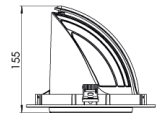

<b>Product Family</b>	Sable
<b>Adjustability</b>	Adjustable: 90° & 90°
<b>Color</b>	White- Black- Gray- RAL
<b>Mounting Type</b>	Adjustable Recessed Mounted
<b>Body</b>	Die-cast aluminium body with electrostatic powder coated
<b>Light Source</b>	COB LED
<b>Color Temperature</b>	2700-3000-4000-5000-6500K
<b>Color Rendering Index</b>	CRI>80,CRI>90
<b>Power</b>	28 W
<b>Power Factor</b>	Pf>90
<b>Luminaire Efficiency</b>	91lm/W
<b>Light Beam Angle</b>	40°
<b>Lumen</b>	2548 lm
<b>Operating Voltage</b>	220-240V AC / 50-60 Hz
<b>Light Source Lifetime</b>	50.000 hours Led lifetime
<b>Optic</b>	High efficiency reflector and PC glass
<b>Control Type</b>	On/Off – Dali
<b>Electrical Insulation Class</b>	Class II
<b>Optional Features</b>	Emergency kit system can be integrated
<b>Sealing</b>	IP20
<b>Weight</b>	1,5 Kg
<b>Dimensions</b>	Ø190 x 155 mm

## DIMENSIONS

Lumen value is given according to 4000K value.

Luminaire is F-marked and suitable for direct mounting on normally flammable surfaces.

All components are provided with 5 year limited guarantee. A qualified electrician must ensure proper installation of the product.