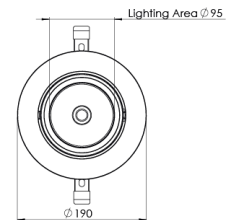

<b>Product Family</b>	Sable
<b>Adjustability</b>	Adjustable: 90° & 90°
<b>Color</b>	White- Black- Gray- RAL
<b>Mounting Type</b>	Adjustable Recessed Mounted
<b>Body</b>	Die-cast aluminium body with electrostatic powder coated
<b>Light Source</b>	COB LED
<b>Color Temperature</b>	2700-3000-4000-5000-6500K
<b>Color Rendering Index</b>	CRI>80,CRI>90
<b>Power</b>	28 W
<b>Power Factor</b>	Pf>90
<b>Luminaire Efficiency</b>	91lm/W
<b>Light Beam Angle</b>	40°
<b>Lumen</b>	2548 lm
<b>Operating Voltage</b>	220-240V AC / 50-60 Hz
<b>Light Source Lifetime</b>	50.000 hours Led lifetime
<b>Optic</b>	High efficiency reflector and PC glass
<b>Control Type</b>	On/Off – Dali
<b>Electrical Insulation Class</b>	Class II
<b>Optional Features</b>	Emergency kit system can be integrated
<b>Sealing</b>	IP20
<b>Weight</b>	1,5 Kg
<b>Dimensions</b>	Ø190 x 155 mm

## DIMENSIONS

Lumen value is given according to 4000K value.

Luminaire is F-marked and suitable for direct mounting on normally flammable surfaces.

All components are provided with 5 year limited guarantee. A qualified electrician must ensure proper installation of the product.