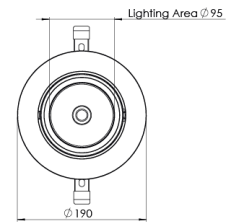

Product Family	Sable
Adjustability	Adjustable: 90° & 90°
Color	White- Black- Gray- RAL
Mounting Type	Adjustable Recessed Mounted
Body	Die-cast aluminium body with electrostatic powder coated

Light Source	COB LED
Color Temperature	2700-3000-4000-5000-6500K
Color Rendering Index	CRI>80,CRI>90
Power	35 W
Power Factor	Pf>90
Luminaire Efficiency	91lm/W
Light Beam Angle	40°
Lumen	3185 lm
Operating Voltage	220-240V AC / 50-60 Hz
Light Source Lifetime	50.000 hours Led lifetime
Optic	High efficiency reflector and PC glass

Control Type	On/Off – Dali
Electrical Insulation Class	Class II
Optional Features	Emergency kit system can be integrated

Sealing	IP20
Weight	1,5 Kg
Dimensions	Ø190 x 155 mm

DIMENSIONS

Lumen value is given according to 4000K value.
 Luminaire is F-marked and suitable for direct mounting on normally flammable surfaces.
 All components are provided with 5 year limited guarantee. A qualified electrician must ensure proper installation of the product.