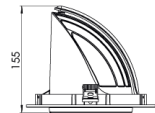

Product Family	Sable
Adjustability	Adjustable: 90° & 90°
Color	White- Black- Gray- RAL
Mounting Type	Adjustable Recessed Mounted
Body	Die-cast aluminium body with electrostatic powder coated

Light Source	COB LED
Color Temperature	2700-3000-4000-5000-6500K
Color Rendering Index	CRI>80,CRI>90
Power	35 W
Power Factor	Pf>90
Luminaire Efficiency	91lm/W
Light Beam Angle	40°
Lumen	3185 lm
Operating Voltage	220-240V AC / 50-60 Hz
Light Source Lifetime	50.000 hours Led lifetime
Optic	High efficiency reflector and PC glass

Control Type	On/Off – Dali
Electrical Insulation Class	Class II
Optional Features	Emergency kit system can be integrated

Sealing	IP20
Weight	1,5 Kg
Dimensions	Ø190 x 155 mm

DIMENSIONS

Lumen value is given according to 4000K value.
 Luminaire is F-marked and suitable for direct mounting on normally flammable surfaces.
 All components are provided with 5 year limited guarantee. A qualified electrician must ensure proper installation of the product.