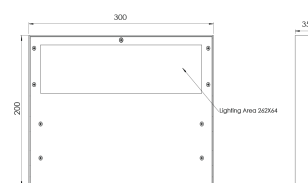

Product Family	Sento
Adjustability	Fixed
Color	White- Black- Gray- RAL
Mounting Type	Surface Mounted
Body	Extruded aluminium body with electrostatic powder coated, transparent glass
Light Source	HPLED
Color Temperature	2700-3000-4000-5000-6500K
Color Rendering Index	CRI>80
Power	17 W
Power Factor	Pf>90
Luminaire Efficiency	77lm/W
Light Beam Angle	10°,25°,40°,60°
Lumen	1309 lm
Operating Voltage	220-240V AC / 50-60 Hz
Light Source Lifetime	50.000 hours Led lifetime
Optic	High efficiency acrylic lens
Control Type	On/Off
Electrical Insulation Class	Class I
Optional Features	Unavailable
Sealing	IP20
Weight	1,95 Kg
Dimensions	200 x 300 x 35 mm

DIMENSIONS

Lumen value is given according to 2700K value.

Luminaire is F-marked and suitable for direct mounting on normally flammable surfaces.

All components are provided with 5 year limited guarantee. A qualified electrician must ensure proper installation of the product.