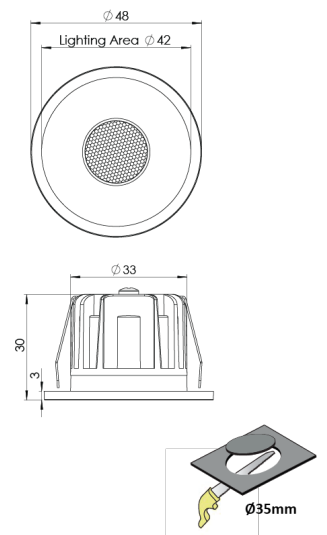

Product Family	Silen
Adjustability	Fixed
Color	White- Black- Gray- RAL
Mounting Type	Recessed Mounted
Body	Die-cast aluminium body with electrostatic powder coated

Light Source	HP LED
Color Temperature	2700-3000-4000-5000-6500K
Color Rendering Index	CRI>80
Power	1 W
Power Factor	Pf>90
Luminaire Efficiency	80lm/W
Light Beam Angle	10°,25°,40°
Lumen	80 lm
Operating Voltage	220-240V AC / 50-60 Hz
Light Source Lifetime	50.000 hours Led lifetime
Optic	High efficiency acrylic lens

Control Type	On/Off
Electrical Insulation Class	Class II
Optional Features	Emergency kit system can be integrated

Sealing	IP20
Weight	0,35 Kg
Dimensions	Ø48 X 30 mm

DIMENSIONS

Lumen value is given according to 3000K value.