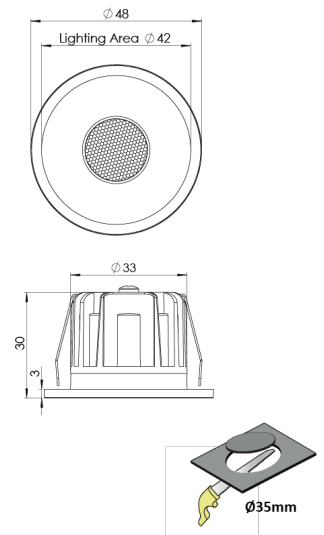

Product Family	Silen
Adjustability	Fixed
Color	White- Black- Gray- RAL
Mounting Type	Recessed Mounted
Body	Die-cast aluminium body with electrostatic powder coated

Light Source	HP LED
Color Temperature	2700-3000-4000-5000-6500K
Color Rendering Index	CRI>80
Power	3 W
Power Factor	Pf>90
Luminaire Efficiency	80lm/W
Light Beam Angle	10°,25°,40°
Lumen	240 lm
Operating Voltage	220-240V AC / 50-60 Hz
Light Source Lifetime	50.000 hours Led lifetime
Optic	High efficiency acrylic lens

Control Type	On/Off
Electrical Insulation Class	Class II
Optional Features	Emergency kit system can be integrated

Sealing	IP20
Weight	0,35 Kg
Dimensions	Ø48 X 30 mm

DIMENSIONS

Lumen value is given according to 3000K value.
 Luminaire is F-marked and suitable for direct mounting on normally flammable surfaces.
 All components are provided with 5 year limited guarantee. A qualified electrician must ensure proper installation of the product.