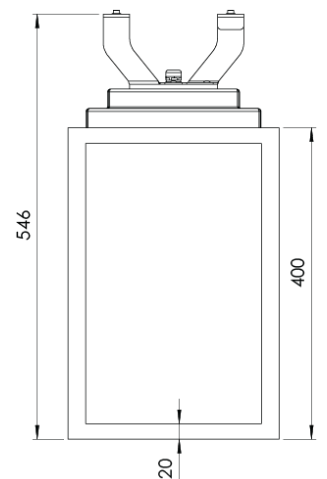

Product Family	Siro
Adjustability	Fixed
Color	White- Black- Gray- RAL
Mounting Type	
Body	Sheet Steel body with electrostatic powder coated
Light Source	MP LED
Color Temperature	2700-3000-4000-5000-6500K
Color Rendering Index	CRI>80,CRI>90
Power	11 W
Power Factor	Pf>90
Luminaire Efficiency	50lm/W
Light Beam Angle	120°
Lumen	550 lm
Operating Voltage	220-240V AC / 50-60 Hz
Light Source Lifetime	50.000 hours Led lifetime
Optic	High efficiency milky diffusers
Control Type	On/Off
Electrical Insulation Class	Class I
Optional Features	Unavailable
Sealing	IP65
Weight	2,6 Kg
Dimensions	240 x 400 mm

DIMENSIONS

Lumen value is given according to 3000K value.

Luminaire is F-marked and suitable for direct mounting on normally flammable surfaces.

All components are provided with 5 year limited guarantee. A qualified electrician must ensure proper installation of the product.