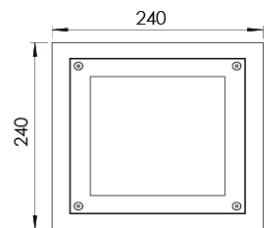

Product Family	Siro
Adjustability	Fixed
Color	White- Black- Gray- RAL
Mounting Type	
Body	Sheet Steel body with electrostatic powder coated
Light Source	MP LED
Color Temperature	2700-3000-4000-5000-6500K
Color Rendering Index	CRI>80,CRI>90
Power	11 W
Power Factor	Pf>90
Luminaire Efficiency	50lm/W
Light Beam Angle	120°
Lumen	550 lm
Operating Voltage	220-240V AC / 50-60 Hz
Light Source Lifetime	50.000 hours Led lifetime
Optic	High efficiency milky diffusers
Control Type	On/Off
Electrical Insulation Class	Class I
Optional Features	Unavailable
Sealing	IP65
Weight	2,6 Kg
Dimensions	240 x 400 mm

DIMENSIONS

Lumen value is given according to 3000K value.

Luminaire is F-marked and suitable for direct mounting on normally flammable surfaces.

All components are provided with 5 year limited guarantee. A qualified electrician must ensure proper installation of the product.