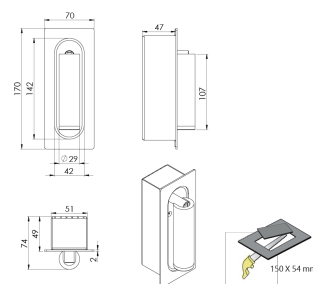

Product Family	Siva
Adjustability	Adjustable: 330° - 90°
Color	White- Black- Gray- RAL
Mounting Type	Recessed Mounted
Body	Aluminum extruded body,
Light Source	HP LED
Color Temperature	2700-3000-4000-5000-6500K
Color Rendering Index	CRI>80
Power	2,5 W
Power Factor	Pf>90
Luminaire Efficiency	80lm/W
Light Beam Angle	10°,25°,40°,60°
Lumen	200 lm
Operating Voltage	220-240V AC / 50-60 Hz
Light Source Lifetime	50.000 hours Led lifetime
Optic	High efficiency acrylic lens
Control Type	On/Off
Electrical Insulation Class	Class I
Optional Features	Unavailable
Sealing	IP20
Weight	0,9 Kg
Dimensions	Ø29 x 70 x 170 mm

DIMENSIONS

Lumen value is given according to 3000K value.

Luminaire is F-marked and suitable for direct mounting on normally flammable surfaces.

All components are provided with 5 year limited guarantee. A qualified electrician must ensure proper installation of the product.