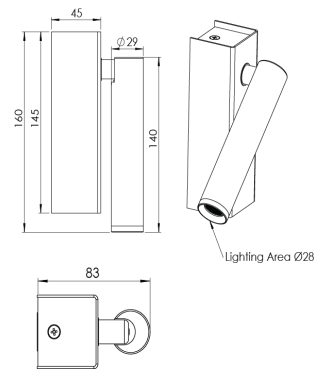

Product Family	Siva
Adjustability	Adjustable: 330° - 90°
Color	White- Black- Gray- RAL
Mounting Type	Surface Mounted
Body	Aluminum extruded body with electrostatic powder coated

Light Source	HP LED
Color Temperature	2700-3000-4000-5000-6500K
Color Rendering Index	CRI>80
Power	3 W
Power Factor	Pf>90
Luminaire Efficiency	80lm/W
Light Beam Angle	10°,25°,40°,60°
Lumen	240 lm
Operating Voltage	220-240V AC / 50-60 Hz
Light Source Lifetime	50.000 hours Led lifetime

Control Type	On/Off
Electrical Insulation Class	Class I
Optional Features	Unavailable

Sealing	IP20
Weight	0,85 Kg
Dimensions	Ø29 x 140 mm - 45 x 145 mm

DIMENSIONS

Lumen value is given according to 3000K value.