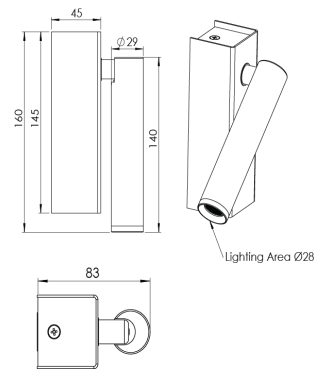

| | |
|-----------------------|---|
| Product Family | Siva |
| Adjustability | Adjustable: 330° - 90° |
| Color | White- Black- Gray- RAL |
| Mounting Type | Surface Mounted |
| Body | Aluminum extruded body with electrostatic powder coated |

| | |
|------------------------------------|-------------|
| Control Type | On/Off |
| Electrical Insulation Class | Class I |
| Optional Features | Unavailable |

| | |
|-------------------|----------------------------|
| Sealing | IP20 |
| Weight | 0,85 Kg |
| Dimensions | Ø29 x 140 mm - 45 x 145 mm |

DIMENSIONS

Lumen value is given according to 3000K value.

Luminaire is F-marked and suitable for direct mounting on normally flammable surfaces.

All components are provided with 5 year limited guarantee. A qualified electrician must ensure proper installation of the product.