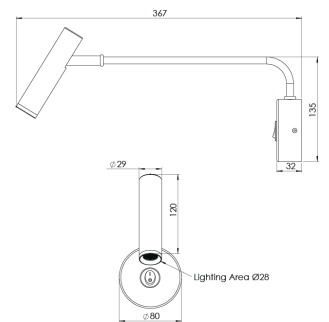

Product Family	Siva
Adjustability	Fixed
Color	White- Black- Gray- RAL
Mounting Type	Surface Mounted
Body	Die-cast aluminium body with electrostatic powder coated
Light Source	HP LED
Color Temperature	2700-3000-4000-5000-6500K
Color Rendering Index	CRI>80
Power	2,5 W
Power Factor	Pf>90
Luminaire Efficiency	80lm/W
Light Beam Angle	10°,25°,40°,60°
Lumen	200 lm
Operating Voltage	220-240V AC / 50-60 Hz
Light Source Lifetime	50.000 hours Led lifetime
Optic	High efficiency acrylic lens
Control Type	On/Off
Electrical Insulation Class	Class I
Optional Features	Unavailable
Sealing	IP20
Weight	0,85 Kg
Dimensions	Ø29 x 120 mm

DIMENSIONS

Lumen value is given according to 3000K value.

Luminaire is F-marked and suitable for direct mounting on normally flammable surfaces.

All components are provided with 5 year limited guarantee. A qualified electrician must ensure proper installation of the product.