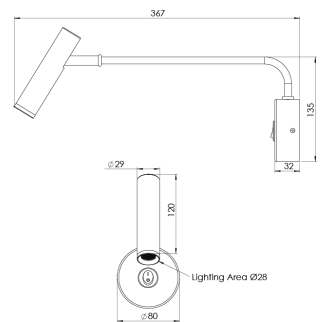

Product Family	Siva
Adjustability	Fixed
Color	White- Black- Gray- RAL
Mounting Type	Surface Mounted
Body	Die-cast aluminium body with electrostatic powder coated

Light Source	HP LED
Color Temperature	2700-3000-4000-5000-6500K
Color Rendering Index	CRI>80
Power	5 W
Power Factor	Pf>90
Luminaire Efficiency	80lm/W
Light Beam Angle	10°,25°,40°,60°
Lumen	400 lm
Operating Voltage	220-240V AC / 50-60 Hz
Light Source Lifetime	50.000 hours Led lifetime
Optic	High efficiency acrylic lens

Control Type	On/Off
Electrical Insulation Class	Class I
Optional Features	Unavailable

Sealing	IP20
Weight	0,85 Kg
Dimensions	Ø29 x 120 mm

DIMENSIONS

Lumen value is given according to 3000K value.

Luminaire is F-marked and suitable for direct mounting on normally flammable surfaces.