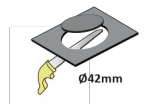

DIMENSIONS

Lumen value is given according to 3000K value.

Luminaire is F-marked and suitable for direct mounting on normally flammable surfaces.

All components are provided with 5 year limited guarantee. A qualified electrician must ensure proper installation of the product.