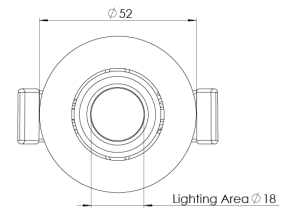

<b>Product Family</b>	Skar
<b>Adjustability</b>	Adjustable: 14°&14°
<b>Color</b>	White- Black- Gray- RAL
<b>Mounting Type</b>	Adjustable Recessed Mounted
<b>Body</b>	Die-cast aluminium body with electrostatic powder coated

<b>Control Type</b>	On/Off – Dali
<b>Electrical Insulation Class</b>	Class II
<b>Optional Features</b>	Emergency kit system can be integrated

<b>Sealing</b>	IP20
<b>Weight</b>	0,4 Kg
<b>Dimensions</b>	Ø52 x 31 mm

## DIMENSIONS

Lumen value is given according to 3000K value.

Luminaire is F-marked and suitable for direct mounting on normally flammable surfaces.

All components are provided with 5 year limited guarantee. A qualified electrician must ensure proper installation of the product.