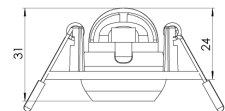

DIMENSIONS

Lumen value is given according to 3000K value.

Luminaire is F-marked and suitable for direct mounting on normally flammable surfaces.

All components are provided with 5 year limited guarantee. A qualified electrician must ensure proper installation of the product.