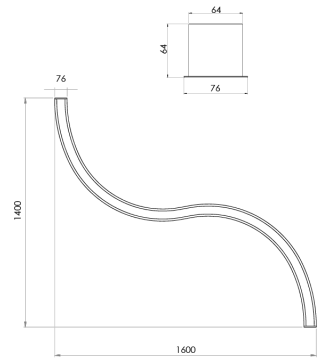

DIMENSIONS

Lumen value is given according to 4000K value.

Luminaire is F-marked and suitable for direct mounting on normally flammable surfaces.

All components are provided with 5 year limited guarantee. A qualified electrician must ensure proper installation of the product.