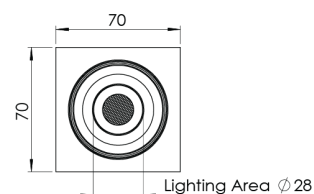

DIMENSIONS

Lumen value is given according to 3000K value.

Luminaire is F-marked and suitable for direct mounting on normally flammable surfaces.

All components are provided with 5 year limited guarantee. A qualified electrician must ensure proper installation of the product.