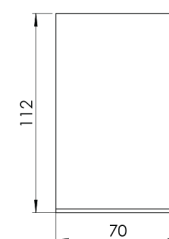

DIMENSIONS

Lumen value is given according to 3000K value.

Luminaire is F-marked and suitable for direct mounting on normally flammable surfaces.

All components are provided with 5 year limited guarantee. A qualified electrician must ensure proper installation of the product.