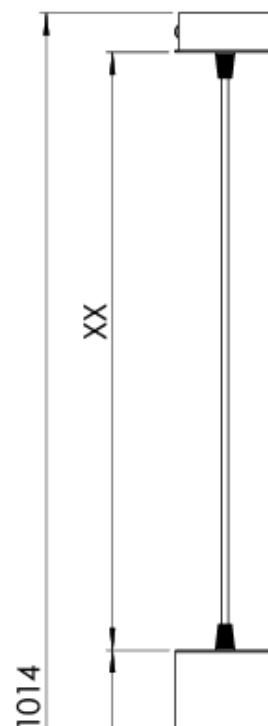

Product Family	Solde
Adjustability	Fixed
Color	White- Black- Gray- RAL
Mounting Type	Pendant
Body	Electrostatic powder coated extruded aluminum body
Light Source	COB LED
Color Temperature	2700-3000-4000-5000-6500K
Color Rendering Index	CRI>90
Power	14 W
Power Factor	Pf>90
Luminaire Efficiency	103lm/W
Light Beam Angle	15° ,24° ,36° ,60°
Lumen	1442 lm
Operating Voltage	220-240V AC / 50-60 Hz
Light Source Lifetime	50.000 hours Led lifetime
Optic	High efficiency reflector and PC glass
Control Type	On/Off
Electrical Insulation Class	Class I
Optional Features	Unavailable
Sealing	IP20
Weight	1,5 Kg
Dimensions	80 x 80 x 500 - L :1014 mm

DIMENSIONS

Lumen value is given according to 4000K value.

Luminaire is F-marked and suitable for direct mounting on normally flammable surfaces.

All components are provided with 5 year limited guarantee. A qualified electrician must ensure proper installation of the product.