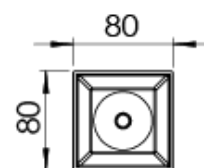

Product Family	Solde
Adjustability	Fixed
Color	White- Black- Gray- RAL
Mounting Type	Pendant
Body	Electrostatic powder coated extruded aluminum body
Light Source	COB LED
Color Temperature	2700-3000-4000-5000-6500K
Color Rendering Index	CRI>90
Power	14 W
Power Factor	Pf>90
Luminaire Efficiency	103lm/W
Light Beam Angle	15° ,24° ,36° ,60°
Lumen	1442 lm
Operating Voltage	220-240V AC / 50-60 Hz
Light Source Lifetime	50.000 hours Led lifetime
Optic	High efficiency reflector and PC glass
Control Type	On/Off
Electrical Insulation Class	Class I
Optional Features	Unavailable
Sealing	IP20
Weight	1,5 Kg
Dimensions	80 x 80 x 500 - L :1014 mm

DIMENSIONS

Lumen value is given according to 4000K value.

Luminaire is F-marked and suitable for direct mounting on normally flammable surfaces.

All components are provided with 5 year limited guarantee. A qualified electrician must ensure proper installation of the product.