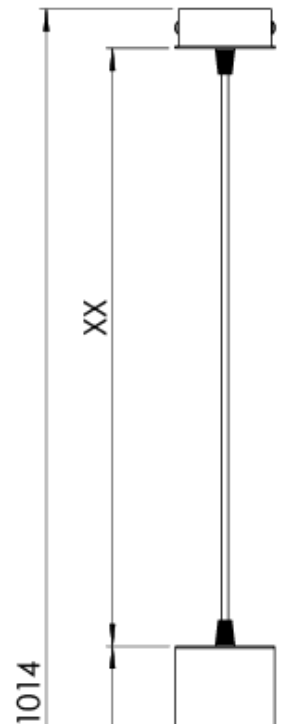

Product Family	Solde
Adjustability	Fixed
Color	White- Black- Gray- RAL
Mounting Type	Pendant
Body	Electrostatic powder coated extruded aluminum body
Light Source	COB LED
Color Temperature	2700-3000-4000-5000-6500K
Color Rendering Index	CRI>90
Power	7 W
Power Factor	Pf>90
Luminaire Efficiency	103lm/W
Light Beam Angle	15° ,24° ,36° ,60°
Lumen	721 lm
Operating Voltage	220-240V AC / 50-60 Hz
Light Source Lifetime	50.000 hours Led lifetime
Optic	High efficiency reflector and PC glass
Control Type	On/Off
Electrical Insulation Class	Class I
Optional Features	
Sealing	IP20
Weight	1,5 Kg
Dimensions	80 x 80 x 500 - L :1014 mm

DIMENSIONS

Lumen value is given according to 4000K value.
 Luminaire is F-marked and suitable for direct mounting on normally flammable surfaces.
 All components are provided with 5 year limited guarantee. A qualified electrician must ensure proper installation of the product.