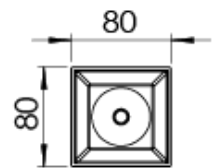

Product Family	Solde
Adjustability	Fixed
Color	White- Black- Gray- RAL
Mounting Type	Pendant
Body	Electrostatic powder coated extruded aluminum body
Light Source	COB LED
Color Temperature	2700-3000-4000-5000-6500K
Color Rendering Index	CRI>90
Power	7 W
Power Factor	Pf>90
Luminaire Efficiency	103lm/W
Light Beam Angle	15° ,24° ,36° ,60°
Lumen	721 lm
Operating Voltage	220-240V AC / 50-60 Hz
Light Source Lifetime	50.000 hours Led lifetime
Optic	High efficiency reflector and PC glass
Control Type	On/Off
Electrical Insulation Class	Class I
Optional Features	
Sealing	IP20
Weight	1,5 Kg
Dimensions	80 x 80 x 500 - L :1014 mm

DIMENSIONS

Lumen value is given according to 4000K value.
 Luminaire is F-marked and suitable for direct mounting on normally flammable surfaces.
 All components are provided with 5 year limited guarantee. A qualified electrician must ensure proper installation of the product.