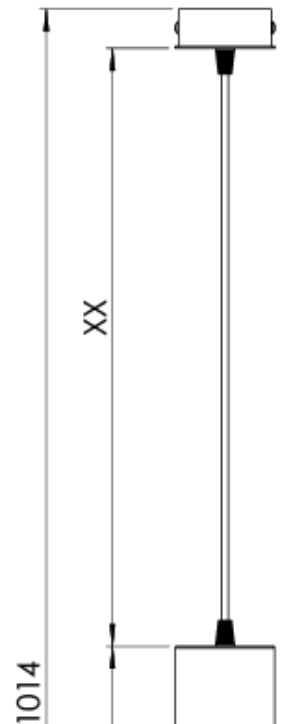

<b>Product Family</b>	Solde
<b>Adjustability</b>	Fixed
<b>Color</b>	White- Black- Gray- RAL
<b>Mounting Type</b>	Pendant
<b>Body</b>	Electrostatic powder coated extruded aluminum body
<b>Light Source</b>	COB LED
<b>Color Temperature</b>	2700-3000-4000-5000-6500K
<b>Color Rendering Index</b>	CRI>90
<b>Power</b>	9 W
<b>Power Factor</b>	Pf>90
<b>Luminaire Efficiency</b>	103lm/W
<b>Light Beam Angle</b>	15° ,24° ,36° ,60°
<b>Lumen</b>	927 lm
<b>Operating Voltage</b>	220-240V AC / 50-60 Hz
<b>Light Source Lifetime</b>	50.000 hours Led lifetime
<b>Optic</b>	High efficiency reflector and PC glass
<b>Control Type</b>	On/Off
<b>Electrical Insulation Class</b>	Class I
<b>Optional Features</b>	
<b>Sealing</b>	IP20
<b>Weight</b>	1,5 Kg
<b>Dimensions</b>	80 x 80 x 500 - L :1014 mm

## DIMENSIONS

Lumen value is given according to 4000K value.

Luminaire is F-marked and suitable for direct mounting on normally flammable surfaces.

All components are provided with 5 year limited guarantee. A qualified electrician must ensure proper installation of the product.