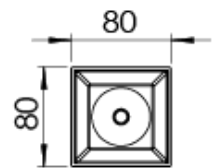

<b>Product Family</b>	Solde
<b>Adjustability</b>	Fixed
<b>Color</b>	White- Black- Gray- RAL
<b>Mounting Type</b>	Pendant
<b>Body</b>	Electrostatic powder coated extruded aluminum body
<b>Light Source</b>	COB LED
<b>Color Temperature</b>	2700-3000-4000-5000-6500K
<b>Color Rendering Index</b>	CRI>90
<b>Power</b>	9 W
<b>Power Factor</b>	Pf>90
<b>Luminaire Efficiency</b>	103lm/W
<b>Light Beam Angle</b>	15° ,24° ,36° ,60°
<b>Lumen</b>	927 lm
<b>Operating Voltage</b>	220-240V AC / 50-60 Hz
<b>Light Source Lifetime</b>	50.000 hours Led lifetime
<b>Optic</b>	High efficiency reflector and PC glass
<b>Control Type</b>	On/Off
<b>Electrical Insulation Class</b>	Class I
<b>Optional Features</b>	
<b>Sealing</b>	IP20
<b>Weight</b>	1,5 Kg
<b>Dimensions</b>	80 x 80 x 500 - L :1014 mm

## DIMENSIONS

Lumen value is given according to 4000K value.

Luminaire is F-marked and suitable for direct mounting on normally flammable surfaces.

All components are provided with 5 year limited guarantee. A qualified electrician must ensure proper installation of the product.