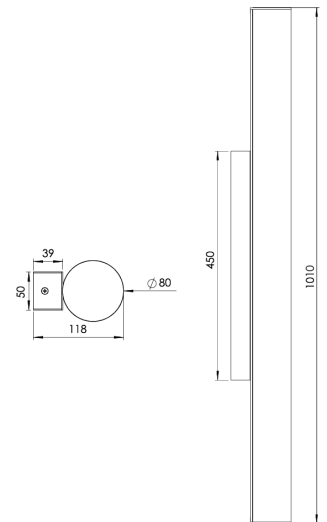

Product Family	Solen
Adjustability	Fixed
Color	White- Black- Gray- RAL
Mounting Type	Surface Mounted
Body	Extruded opal polycarbonate body

Light Source	MP LED
Color Temperature	2700-3000-4000-5000-6500K
Color Rendering Index	CRI>80 , CRI>90
Power	33 W
Power Factor	Pf>90
Luminaire Efficiency	97lm/W
Light Beam Angle	120°
Lumen	3201 lm
Operating Voltage	220-240V AC / 50-60 Hz
Light Source Lifetime	50.000 hours Led lifetime

Optic

Control Type	On/Off- Dali
Electrical Insulation Class	Class II
Optional Features	Unavailable

Sealing	IP40
Weight	2,7 Kg
Dimensions	Ø80 x 1010 mm

DIMENSIONS

Lumen value is given according to 4000K value.