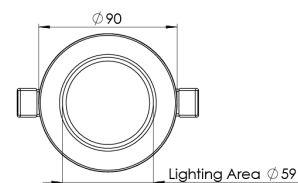

Product Family	Soren
Adjustability	Fixed
Color	White- Black- Gray- RAL
Mounting Type	Recessed Mounted
Body	Die-cast aluminium body with electrostatic powder coated

Light Source	MP LED
Color Temperature	2700-3000-4000-5000-6500K
Color Rendering Index	CRI>80,CRI>90
Power	7 W
Power Factor	Pf>90
Luminaire Efficiency	86lm/W
Light Beam Angle	110°
Lumen	602 lm
Operating Voltage	220-240V AC / 50-60 Hz
Light Source Lifetime	50.000 hours Led lifetime
Optic	High efficiency opal diffusers

Control Type	On/Off – Dali
Electrical Insulation Class	Class II
Optional Features	Emergency kit system can be integrated

Sealing	IP20
Weight	0,26 Kg
Dimensions	Ø90 x 41 mm

DIMENSIONS

Lumen value is given according to 3000K value.