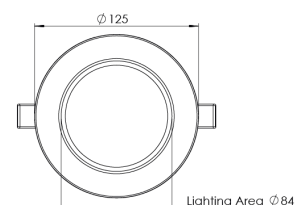

<b>Product Family</b>	Soren
<b>Adjustability</b>	Fixed
<b>Color</b>	White- Black- Gray- RAL
<b>Mounting Type</b>	Recessed Mounted
<b>Body</b>	Die-cast aluminium body with electrostatic powder coated

<b>Light Source</b>	MP LED
<b>Color Temperature</b>	2700-3000-4000-5000-6500K
<b>Color Rendering Index</b>	CRI>80,CRI>90
<b>Power</b>	14 W
<b>Power Factor</b>	Pf>90
<b>Luminaire Efficiency</b>	86lm/W
<b>Light Beam Angle</b>	110°
<b>Lumen</b>	1204 lm
<b>Operating Voltage</b>	220-240V AC / 50-60 Hz
<b>Light Source Lifetime</b>	50.000 hours Led lifetime
<b>Optic</b>	High efficiency opal diffusers

<b>Control Type</b>	On/Off – Dali
<b>Electrical Insulation Class</b>	Class II
<b>Optional Features</b>	Emergency kit system can be integrated

<b>Sealing</b>	IP20
<b>Weight</b>	0,35 Kg
<b>Dimensions</b>	Ø125 x 45 mm

#### DIMENSIONS

Lumen value is given according to 3000K value.

Luminaire is F-marked and suitable for direct mounting on normally flammable surfaces.

All components are provided with 5 year limited guarantee. A qualified electrician must ensure proper installation of the product.