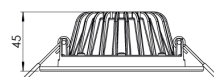

DIMENSIONS

Lumen value is given according to 3000K value.

Luminaire is F-marked and suitable for direct mounting on normally flammable surfaces.

All components are provided with 5 year limited guarantee. A qualified electrician must ensure proper installation of the product.