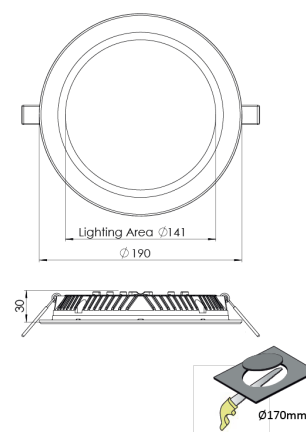

Product Family	Soren
Adjustability	Fixed
Color	White- Black- Gray- RAL
Mounting Type	Recessed Mounted
Body	Die-cast aluminium body with electrostatic powder coated

Light Source	MP LED
Color Temperature	2700-3000-4000-5000-6500K
Color Rendering Index	CRI>80,CRI>90
Power	14 W
Power Factor	Pf>90
Luminaire Efficiency	101lm/W
Light Beam Angle	120°
Lumen	1414 lm
Operating Voltage	220-240V AC / 50-60 Hz
Light Source Lifetime	50.000 hours Led lifetime
Optic	High efficiency opal diffusers

Control Type	On/Off – Dali
Electrical Insulation Class	Class II
Optional Features	Emergency kit system can be integrated

Sealing	IP20
Weight	0,59 Kg
Dimensions	Ø190 x 30 mm

DIMENSIONS

Lumen value is given according to 3000K value.