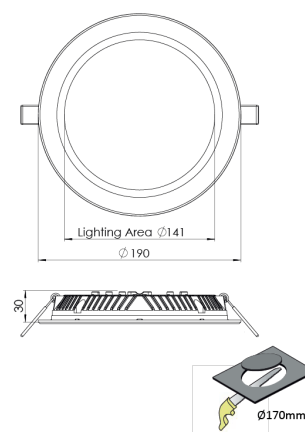

|                       |  |
|-----------------------|--|
| <b>Product Family</b> | Soren  |
| <b>Adjustability</b>  | Fixed  |
| <b>Color</b>          | White- Black- Gray- RAL                                  |
| <b>Mounting Type</b>  | Recessed Mounted   |
| <b>Body</b>           | Die-cast aluminium body with electrostatic powder coated |

|                              |                                |
|------------------------------|--------------------------------|
| <b>Light Source</b>          | MP LED                         |
| <b>Color Temperature</b>     | 2700-3000-4000-5000-6500K      |
| <b>Color Rendering Index</b> | CRI>80,CRI>90                  |
| <b>Power</b>                 | 20 W                           |
| <b>Power Factor</b>          | Pf>90                          |
| <b>Luminaire Efficiency</b>  | 101lm/W                        |
| <b>Light Beam Angle</b>      | 120°                           |
| <b>Lumen</b>                 | 2020 lm                        |
| <b>Operating Voltage</b>     | 220-240V AC / 50-60 Hz         |
| <b>Light Source Lifetime</b> | 50.000 hours Led lifetime      |
| <b>Optic</b>                 | High efficiency opal diffusers |

|                   |              |
|-------------------|--------------|
| <b>Sealing</b>    | IP20         |
| <b>Weight</b>     | 0,59 Kg      |
| <b>Dimensions</b> | Ø190 x 30 mm |

## DIMENSIONS

Lumen value is given according to 3000K value.

Luminaire is F-marked and suitable for direct mounting on normally flammable surfaces.

All components are provided with 5 year limited guarantee. A qualified electrician must ensure proper installation of the product.