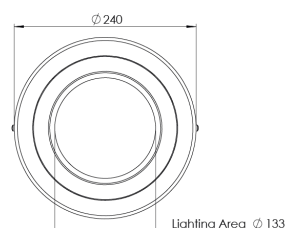

Product Family	Soren
Adjustability	Fixed
Color	White- Black- Gray- RAL
Mounting Type	Surface Mounted
Body	Die-cast aluminium body with electrostatic powder coated

Light Source	MP LED
Color Temperature	2700-3000-4000-5000-6500K
Color Rendering Index	CRI>80,CRI>90
Power	18 W
Power Factor	Pf>90
Luminaire Efficiency	86lm/W
Light Beam Angle	110°
Lumen	1548 lm
Operating Voltage	220-240V AC / 50-60 Hz
Light Source Lifetime	50.000 hours Led lifetime
Optic	High efficiency opal diffusers

Control Type	On/Off- Dali
Electrical Insulation Class	Class II
Optional Features	Emergency kit system can be integrated

Sealing	IP40
Weight	1,3 kg
Dimensions	Ø240 x 104 mm

DIMENSIONS

Lumen value is given according to 3000K value.