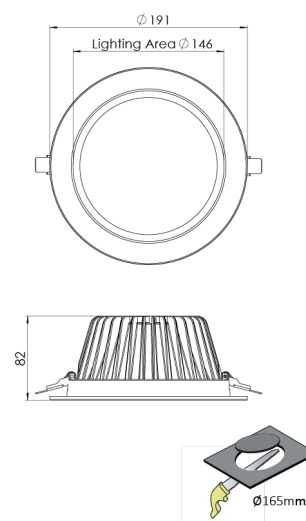

Product Family	Soren
Adjustability	Fixed
Color	White- Black- Gray- RAL
Mounting Type	Recessed Mounted
Body	Die-cast aluminium body with electrostatic powder coated

Light Source	MP LED
Color Temperature	2700-3000-4000-5000-6500K
Color Rendering Index	CRI>80,CRI>90
Power	18 W
Power Factor	Pf>90
Luminaire Efficiency	86lm/W
Light Beam Angle	110°
Lumen	1548 lm
Operating Voltage	220-240V AC / 50-60 Hz
Light Source Lifetime	50.000 hours Led lifetime
Optic	High efficiency opal diffusers

Control Type	On/Off – Dali
Electrical Insulation Class	Class II
Optional Features	Emergency kit system can be integrated

Sealing	IP20
Weight	0,84 Kg
Dimensions	Ø191 x 82 mm

DIMENSIONS

Lumen value is given according to 3000K value.