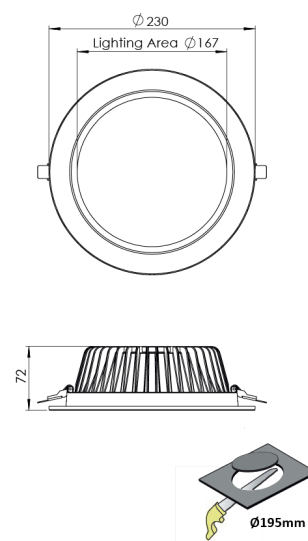

Product Family	Soren
Adjustability	Fixed
Color	White- Black- Gray- RAL
Mounting Type	Recessed Mounted
Body	Die-cast aluminium body with electrostatic powder coated

Light Source	MP LED
Color Temperature	2700-3000-4000-5000-6500K
Color Rendering Index	CRI>80,CRI>90
Power	23 W
Power Factor	Pf>90
Luminaire Efficiency	86lm/W
Light Beam Angle	110°
Lumen	1978 lm
Operating Voltage	220-240V AC / 50-60 Hz
Light Source Lifetime	50.000 hours Led lifetime
Optic	High efficiency opal diffusers

Control Type	On/Off – Dali
Electrical Insulation Class	Class II
Optional Features	Emergency kit system can be integrated
Sealing	IP20
Weight	1,04 Kg
Dimensions	Ø230 x 72 mm

DIMENSIONS

Lumen value is given according to 3000K value.