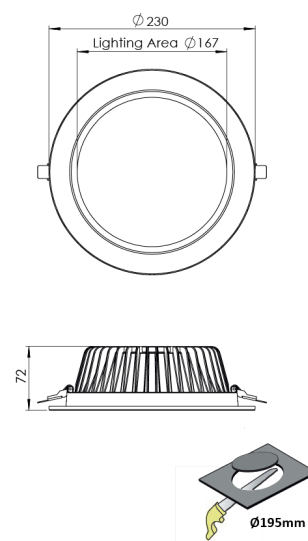

Product Family	Soren
Adjustability	Fixed
Color	White- Black- Gray- RAL
Mounting Type	Recessed Mounted
Body	Die-cast aluminium body with electrostatic powder coated

Light Source	MP LED
Color Temperature	2700-3000-4000-5000-6500K
Color Rendering Index	CRI>80,CRI>90
Power	30 W
Power Factor	Pf>90
Luminaire Efficiency	86lm/W
Light Beam Angle	110°
Lumen	2580 lm
Operating Voltage	220-240V AC / 50-60 Hz
Light Source Lifetime	50.000 hours Led lifetime
Optic	High efficiency opal diffusers

Control Type	On/Off – Dali
Electrical Insulation Class	Class II
Optional Features	Emergency kit system can be integrated
Sealing	IP20
Weight	1,04 Kg
Dimensions	Ø230 x 72 mm

DIMENSIONS

Lumen value is given according to 3000K value.