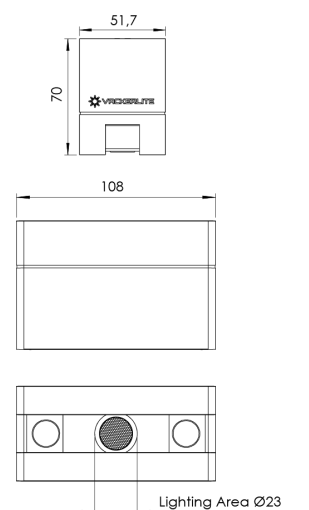

Product Family	Sova
Adjustability	Fixed
Color	White- Black- Gray- RAL
Mounting Type	Surface Mounted
Body	Extruded aluminium body with electrostatic powder coated, injection cover
Light Source	HP LED
Color Temperature	2700-3000-4000-5000-6500K
Color Rendering Index	CRI>80
Power	1,7 W
Power Factor	Pf>90
Luminaire Efficiency	92lm/W
Light Beam Angle	10°,25°,40°,60°
Lumen	157 lm
Operating Voltage	220-240V AC / 50-60 Hz
Light Source Lifetime	50.000 hours Led lifetime
Optic	High efficiency acrylic lens
Control Type	On/Off
Electrical Insulation Class	Class I
Optional Features	Unavailable
Sealing	IP20
Weight	0,32 Kg
Dimensions	51,7 x 70 x 108 mm

DIMENSIONS

Lumen value is given according to 2700K value.

Luminaire is F-marked and suitable for direct mounting on normally flammable surfaces.

All components are provided with 5 year limited guarantee. A qualified electrician must ensure proper installation of the product.