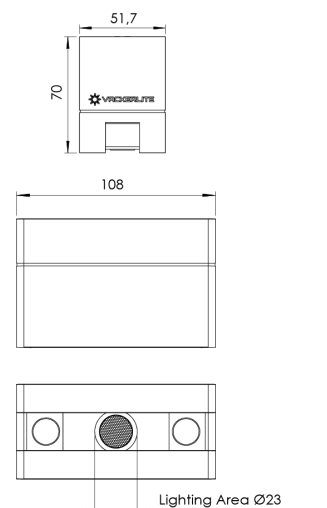

Product Family	Sova
Adjustability	Fixed
Color	White- Black- Gray- RAL
Mounting Type	Surface Mounted
Body	Extruded aluminium body with electrostatic powder coated, injection cover
Light Source	HP LED
Color Temperature	2700-3000-4000-5000-6500K
Color Rendering Index	CRI>80
Power	2,2 W
Power Factor	Pf>90
Luminaire Efficiency	92lm/W
Light Beam Angle	10°,25°,40°,60°
Lumen	203 lm
Operating Voltage	220-240V AC / 50-60 Hz
Light Source Lifetime	50.000 hours Led lifetime
Optic	High efficiency acrylic lens
Control Type	On/Off
Electrical Insulation Class	Class I
Optional Features	Unavailable
Sealing	IP20
Weight	0,32 Kg
Dimensions	51,7 x 70 x 108 mm

DIMENSIONS

Lumen value is given according to 2700K value.

Luminaire is F-marked and suitable for direct mounting on normally flammable surfaces.

All components are provided with 5 year limited guarantee. A qualified electrician must ensure proper installation of the product.