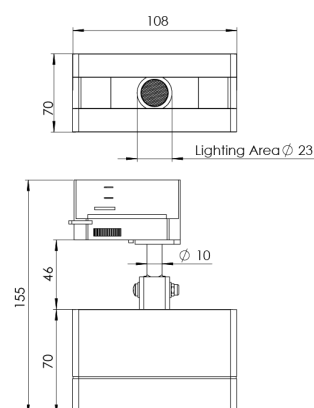

Product Family	Sova
Adjustability	Adjustable: 350° - 90°
Color	White- Black- Gray- RAL
Mounting Type	Track
Body	Extruded aluminium body with electrostatic powder coated, Injection cover
Light Source	HP LED
Color Temperature	2700-3000-4000-5000-6500K
Color Rendering Index	CRI>80
Power	1,7 W
Power Factor	Pf>90
Luminaire Efficiency	92lm/W
Light Beam Angle	10°,25°,40°,60°
Lumen	157 lm
Operating Voltage	220-240V AC / 50-60 Hz
Light Source Lifetime	50.000 hours Led lifetime
Optic	High efficiency acrylic lens
Control Type	On/Off
Electrical Insulation Class	Class I
Optional Features	Unavailable
Sealing	IP20
Weight	0,5 Kg
Dimensions	51,7 x 155 x 108 mm

DIMENSIONS

Lumen value is given according to 2700K value.

Luminaire is F-marked and suitable for direct mounting on normally flammable surfaces.

All components are provided with 5 year limited guarantee. A qualified electrician must ensure proper installation of the product.