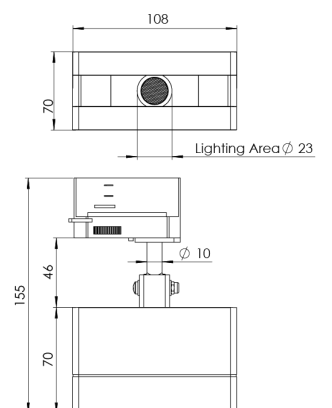

Product Family	Sova
Adjustability	Adjustable: 350° - 90°
Color	White- Black- Gray- RAL
Mounting Type	Track
Body	Extruded aluminium body with electrostatic powder coated, Injection cover
Light Source	HP LED
Color Temperature	2700-3000-4000-5000-6500K
Color Rendering Index	CRI>80
Power	3,1 W
Power Factor	Pf>90
Luminaire Efficiency	92lm/W
Light Beam Angle	10°,25°,40°,60°
Lumen	286 lm
Operating Voltage	220-240V AC / 50-60 Hz
Light Source Lifetime	50.000 hours Led lifetime
Optic	High efficiency acrylic lens
Control Type	On/Off
Electrical Insulation Class	Class I
Optional Features	Unavailable
Sealing	IP20
Weight	0,5 Kg
Dimensions	51,7 x 155 x 108 mm

DIMENSIONS

Lumen value is given according to 2700K value.

Luminaire is F-marked and suitable for direct mounting on normally flammable surfaces.

All components are provided with 5 year limited guarantee. A qualified electrician must ensure proper installation of the product.