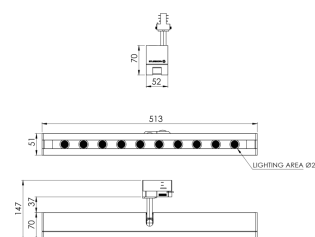

Product Family	Sova
Adjustability	Adjustable: 350° - 90°
Color	White- Black- Gray- RAL
Mounting Type	Pendant
Body	Extruded aluminium body with electrostatic powder coated, injection cover
Light Source	HP LED
Color Temperature	2700-3000-4000-5000-6500K
Color Rendering Index	CRI>80
Power	11,5 W
Power Factor	Pf>90
Luminaire Efficiency	92lm/W
Light Beam Angle	10°,25°,40°,60°
Lumen	1058 lm
Operating Voltage	220-240V AC / 50-60 Hz
Light Source Lifetime	50.000 hours Led lifetime
Optic	High efficiency acrylic lens
Control Type	On/Off- Dali
Electrical Insulation Class	Class I
Optional Features	
Sealing	IP20
Weight	1,3 Kg
Dimensions	52 × 147 × 513 mm

DIMENSIONS

Lumen value is given according to 2700K value.

Luminaire is F-marked and suitable for direct mounting on normally flammable surfaces.

All components are provided with 5 year limited guarantee. A qualified electrician must ensure proper installation of the product.