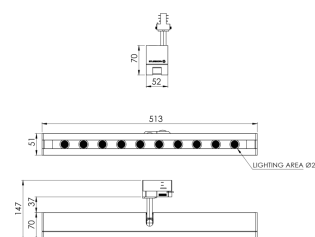

Product Family	Sova
Adjustability	Adjustable: 350° - 90°
Color	White- Black- Gray- RAL
Mounting Type	Pendant
Body	Extruded aluminium body with electrostatic powder coated, injection cover
Light Source	HP LED
Color Temperature	2700-3000-4000-5000-6500K
Color Rendering Index	CRI>80
Power	16 W
Power Factor	Pf>90
Luminaire Efficiency	92lm/W
Light Beam Angle	10°,25°,40°,60°
Lumen	1472 lm
Operating Voltage	220-240V AC / 50-60 Hz
Light Source Lifetime	50.000 hours Led lifetime
Optic	High efficiency acrylic lens
Control Type	On/Off- Dali
Electrical Insulation Class	Class I
Optional Features	
Sealing	IP20
Weight	1,3 Kg
Dimensions	52 × 147 × 513 mm

DIMENSIONS

Lumen value is given according to 2700K value.

Luminaire is F-marked and suitable for direct mounting on normally flammable surfaces.

All components are provided with 5 year limited guarantee. A qualified electrician must ensure proper installation of the product.