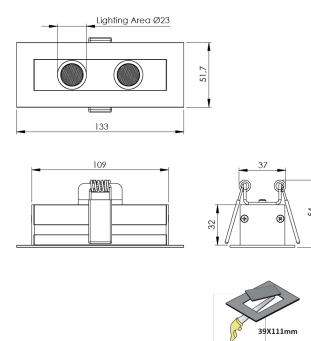

Product Family	Sova
Adjustability	Fixed
Color	White- Black- Gray- RAL
Mounting Type	Recessed Mounted
Body	Extruded aluminium body with electrostatic powder coated, electrostatic powder coated sheet metal side cover
Light Source	HP LED
Color Temperature	2700-3000-4000-5000-6500K
Color Rendering Index	CRI>80
Power	2,7 W
Power Factor	Pf>90
Luminaire Efficiency	92lm/W
Light Beam Angle	10°,25°,40°,60°
Lumen	249 lm
Operating Voltage	220-240V AC / 50-60 Hz
Light Source Lifetime	50.000 hours Led lifetime
Optic	High efficiency acrylic lens
Control Type	On/Off- Dali
Electrical Insulation Class	Class I
Optional Features	Emergency kit system can be integrated
Sealing	IP20
Weight	0,25 Kg
Dimensions	133 x 51,7 x 54 mm

DIMENSIONS

Lumen value is given according to 2700K value.

Luminaire is F-marked and suitable for direct mounting on normally flammable surfaces.

All components are provided with 5 year limited guarantee. A qualified electrician must ensure proper installation of the product.