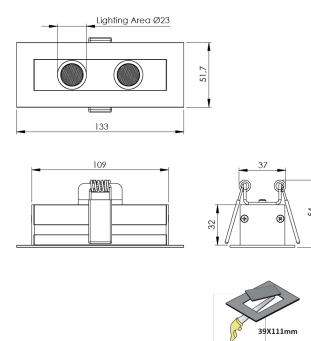

Product Family	Sova
Adjustability	Fixed
Color	White- Black- Gray- RAL
Mounting Type	Recessed Mounted
Body	Extruded aluminium body with electrostatic powder coated, electrostatic powder coated sheet metal side cover
Light Source	HP LED
Color Temperature	2700-3000-4000-5000-6500K
Color Rendering Index	CRI>80
Power	5,2 W
Power Factor	Pf>90
Luminaire Efficiency	92lm/W
Light Beam Angle	10°,25°,40°,60°
Lumen	479 lm
Operating Voltage	220-240V AC / 50-60 Hz
Light Source Lifetime	50.000 hours Led lifetime
Optic	High efficiency acrylic lens
Control Type	On/Off- Dali
Electrical Insulation Class	Class I
Optional Features	Emergency kit system can be integrated
Sealing	IP20
Weight	0,25 Kg
Dimensions	133 x 51,7 x 54 mm

DIMENSIONS

Lumen value is given according to 2700K value.

Luminaire is F-marked and suitable for direct mounting on normally flammable surfaces.

All components are provided with 5 year limited guarantee. A qualified electrician must ensure proper installation of the product.