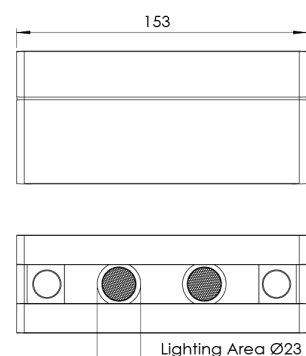

Product Family	Sova
Adjustability	Fixed
Color	White- Black- Gray- RAL
Mounting Type	Surface Mounted
Body	Extruded aluminium body with electrostatic powder coated, injection cover
Light Source	HP LED
Color Temperature	2700-3000-4000-5000-6500K
Color Rendering Index	CRI>80
Power	3,7 W
Power Factor	Pf>90
Luminaire Efficiency	92lm/W
Light Beam Angle	10°,25°,40°,60°
Lumen	341 lm
Operating Voltage	220-240V AC / 50-60 Hz
Light Source Lifetime	50.000 hours Led lifetime
Optic	High efficiency acrylic lens
Control Type	On/Off
Electrical Insulation Class	Class I
Optional Features	Unavailable
Sealing	IP20
Weight	0,39 Kg
Dimensions	51,7 x 70 x 153 mm

DIMENSIONS

Lumen value is given according to 2700K value.

Luminaire is F-marked and suitable for direct mounting on normally flammable surfaces.

All components are provided with 5 year limited guarantee. A qualified electrician must ensure proper installation of the product.