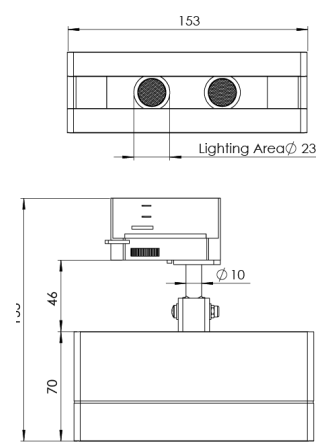

Product Family	Sova
Adjustability	Adjustable: 350° - 90°
Color	White- Black- Gray- RAL
Mounting Type	Track
Body	Extruded aluminium body with electrostatic powder coated, Injection cover
Light Source	HP LED
Color Temperature	2700-3000-4000-5000-6500K
Color Rendering Index	CRI>80
Power	3,7 W
Power Factor	Pf>90
Luminaire Efficiency	92lm/W
Light Beam Angle	10°,25°,40°,60°
Lumen	341 lm
Operating Voltage	220-240V AC / 50-60 Hz
Light Source Lifetime	50.000 hours Led lifetime
Optic	High efficiency acrylic lens
Control Type	On/Off
Electrical Insulation Class	Class I
Optional Features	Unavailable
Sealing	IP20
Weight	0,59 Kg
Dimensions	51,7 x 155 x 153 mm

DIMENSIONS

Lumen value is given according to 2700K value.

Luminaire is F-marked and suitable for direct mounting on normally flammable surfaces.

All components are provided with 5 year limited guarantee. A qualified electrician must ensure proper installation of the product.