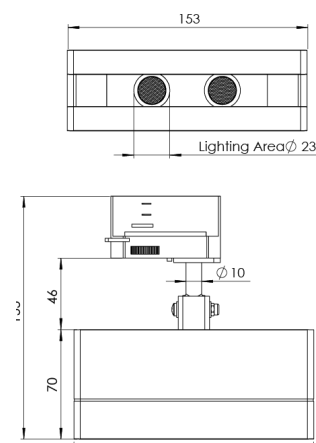

Product Family	Sova
Adjustability	Adjustable: 350° - 90°
Color	White- Black- Gray- RAL
Mounting Type	Track
Body	Extruded aluminium body with electrostatic powder coated, Injection cover
Light Source	HP LED
Color Temperature	2700-3000-4000-5000-6500K
Color Rendering Index	CRI>80
Power	5,2 W
Power Factor	Pf>90
Luminaire Efficiency	92lm/W
Light Beam Angle	10°,25°,40°,60°
Lumen	479 lm
Operating Voltage	220-240V AC / 50-60 Hz
Light Source Lifetime	50.000 hours Led lifetime
Optic	High efficiency acrylic lens
Control Type	On/Off
Electrical Insulation Class	Class I
Optional Features	Unavailable
Sealing	IP20
Weight	0,59 Kg
Dimensions	51,7 x 155 x 153 mm

DIMENSIONS

Lumen value is given according to 2700K value.

Luminaire is F-marked and suitable for direct mounting on normally flammable surfaces.

All components are provided with 5 year limited guarantee. A qualified electrician must ensure proper installation of the product.