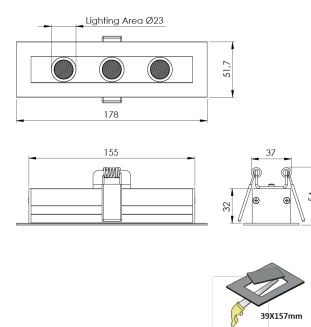

Product Family	Sova
Adjustability	Fixed
Color	White- Black- Gray- RAL
Mounting Type	Recessed Mounted
Body	Extruded aluminium body with electrostatic powder coated, electrostatic powder coated sheet metal side cover
Light Source	HP LED
Color Temperature	2700-3000-4000-5000-6500K
Color Rendering Index	CRI>80
Power	5,3 W
Power Factor	Pf>90
Luminaire Efficiency	92lm/W
Light Beam Angle	10°,25°,40°,60°
Lumen	488 lm
Operating Voltage	220-240V AC / 50-60 Hz
Light Source Lifetime	50.000 hours Led lifetime
Optic	High efficiency acrylic lens
Control Type	On/Off- Dali
Electrical Insulation Class	Class I
Optional Features	Emergency kit system can be integrated
Sealing	IP20
Weight	0,37 Kg
Dimensions	178 x 51,7 x 54 mm

DIMENSIONS

Lumen value is given according to 2700K value.

Luminaire is F-marked and suitable for direct mounting on normally flammable surfaces.

All components are provided with 5 year limited guarantee. A qualified electrician must ensure proper installation of the product.