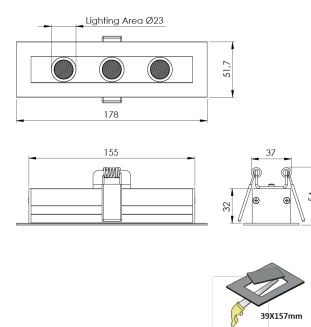

Product Family	Sova
Adjustability	Fixed
Color	White- Black- Gray- RAL
Mounting Type	Recessed Mounted
Body	Extruded aluminium body with electrostatic powder coated, electrostatic powder coated sheet metal side cover
Light Source	HP LED
Color Temperature	2700-3000-4000-5000-6500K
Color Rendering Index	CRI>80
Power	7,5 W
Power Factor	Pf>90
Luminaire Efficiency	92lm/W
Light Beam Angle	10°,25°,40°,60°
Lumen	690 lm
Operating Voltage	220-240V AC / 50-60 Hz
Light Source Lifetime	50.000 hours Led lifetime
Optic	High efficiency acrylic lens
Control Type	On/Off- Dali
Electrical Insulation Class	Class I
Optional Features	Emergency kit system can be integrated
Sealing	IP20
Weight	0,37 Kg
Dimensions	178 x 51,7 x 54 mm

DIMENSIONS

Lumen value is given according to 2700K value.

Luminaire is F-marked and suitable for direct mounting on normally flammable surfaces.

All components are provided with 5 year limited guarantee. A qualified electrician must ensure proper installation of the product.