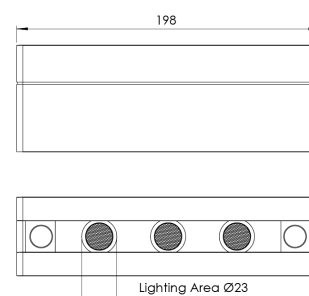

Product Family	Sova
Adjustability	Fixed
Color	White- Black- Gray- RAL
Mounting Type	Surface Mounted
Body	Extruded aluminium body with electrostatic powder coated, injection cover
Light Source	HP LED
Color Temperature	2700-3000-4000-5000-6500K
Color Rendering Index	CRI>80
Power	3,8 W
Power Factor	Pf>90
Luminaire Efficiency	92lm/W
Light Beam Angle	10°,25°,40°,60°
Lumen	350 lm
Operating Voltage	220-240V AC / 50-60 Hz
Light Source Lifetime	50.000 hours Led lifetime
Optic	High efficiency acrylic lens
Control Type	On/Off- Dali
Electrical Insulation Class	Class I
Optional Features	Unavailable
Sealing	IP20
Weight	0,47 Kg
Dimensions	51,7 x 70 x 198 mm

DIMENSIONS

Lumen value is given according to 2700K value.

Luminaire is F-marked and suitable for direct mounting on normally flammable surfaces.

All components are provided with 5 year limited guarantee. A qualified electrician must ensure proper installation of the product.