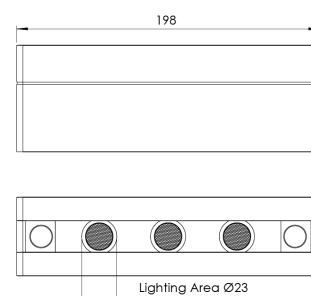

Product Family	Sova
Adjustability	Fixed
Color	White- Black- Gray- RAL
Mounting Type	Surface Mounted
Body	Extruded aluminium body with electrostatic powder coated, injection cover
Light Source	HP LED
Color Temperature	2700-3000-4000-5000-6500K
Color Rendering Index	CRI>80
Power	7,5 W
Power Factor	Pf>90
Luminaire Efficiency	92lm/W
Light Beam Angle	10°,25°,40°,60°
Lumen	690 lm
Operating Voltage	220-240V AC / 50-60 Hz
Light Source Lifetime	50.000 hours Led lifetime
Optic	High efficiency acrylic lens
Control Type	On/Off- Dali
Electrical Insulation Class	Class I
Optional Features	Unavailable
Sealing	IP20
Weight	0,47 Kg
Dimensions	51,7 x 70 x 198 mm

DIMENSIONS

Lumen value is given according to 2700K value.

Luminaire is F-marked and suitable for direct mounting on normally flammable surfaces.

All components are provided with 5 year limited guarantee. A qualified electrician must ensure proper installation of the product.