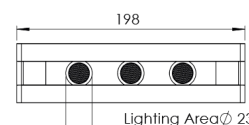

Product Family	Sova
Adjustability	Adjustable: 350° - 90°
Color	White- Black- Gray- RAL
Mounting Type	Track
Body	Extruded aluminium body with electrostatic powder coated, Injection cover
Light Source	HP LED
Color Temperature	2700-3000-4000-5000-6500K
Color Rendering Index	CRI>80
Power	3,8 W
Power Factor	Pf>90
Luminaire Efficiency	92lm/W
Light Beam Angle	10°,25°,40°,60°
Lumen	350 lm
Operating Voltage	220-240V AC / 50-60 Hz
Light Source Lifetime	50.000 hours Led lifetime
Optic	High efficiency acrylic lens
Control Type	On/Off- Dali
Electrical Insulation Class	Class I
Optional Features	Unavailable
Sealing	IP20
Weight	0,71 Kg
Dimensions	51,7 x 155 x 198 mm

DIMENSIONS

Lumen value is given according to 2700K value.

Luminaire is F-marked and suitable for direct mounting on normally flammable surfaces.

All components are provided with 5 year limited guarantee. A qualified electrician must ensure proper installation of the product.