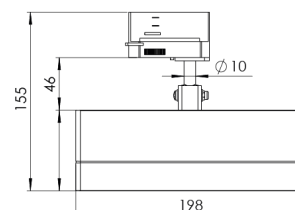

Product Family	Sova
Adjustability	Adjustable: 350° - 90°
Color	White- Black- Gray- RAL
Mounting Type	Track
Body	Extruded aluminium body with electrostatic powder coated, Injection cover
Light Source	HP LED
Color Temperature	2700-3000-4000-5000-6500K
Color Rendering Index	CRI>80
Power	3,8 W
Power Factor	Pf>90
Luminaire Efficiency	92lm/W
Light Beam Angle	10°,25°,40°,60°
Lumen	350 lm
Operating Voltage	220-240V AC / 50-60 Hz
Light Source Lifetime	50.000 hours Led lifetime
Optic	High efficiency acrylic lens
Control Type	On/Off- Dali
Electrical Insulation Class	Class I
Optional Features	Unavailable
Sealing	IP20
Weight	0,71 Kg
Dimensions	51,7 x 155 x 198 mm

DIMENSIONS

Lumen value is given according to 2700K value.

Luminaire is F-marked and suitable for direct mounting on normally flammable surfaces.

All components are provided with 5 year limited guarantee. A qualified electrician must ensure proper installation of the product.