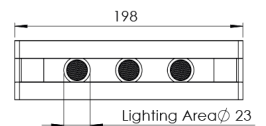

Product Family	Sova
Adjustability	Adjustable: 350° - 90°
Color	White- Black- Gray- RAL
Mounting Type	Track
Body	Extruded aluminium body with electrostatic powder coated, Injection cover
Light Source	HP LED
Color Temperature	2700-3000-4000-5000-6500K
Color Rendering Index	CRI>80
Power	5,3 W
Power Factor	Pf>90
Luminaire Efficiency	92lm/W
Light Beam Angle	10°,25°,40°,60°
Lumen	488 lm
Operating Voltage	220-240V AC / 50-60 Hz
Light Source Lifetime	50.000 hours Led lifetime
Optic	High efficiency acrylic lens
Control Type	On/Off- Dali
Electrical Insulation Class	Class I
Optional Features	Unavailable
Sealing	IP20
Weight	0,71 Kg
Dimensions	51,7 x 155 x 198 mm

DIMENSIONS

Lumen value is given according to 2700K value.

Luminaire is F-marked and suitable for direct mounting on normally flammable surfaces.

All components are provided with 5 year limited guarantee. A qualified electrician must ensure proper installation of the product.