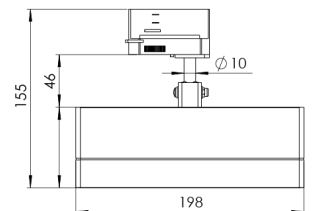

Product Family	Sova
Adjustability	Adjustable: 350° - 90°
Color	White- Black- Gray- RAL
Mounting Type	Track
Body	Extruded aluminium body with electrostatic powder coated, Injection cover
Light Source	HP LED
Color Temperature	2700-3000-4000-5000-6500K
Color Rendering Index	CRI>80
Power	5,3 W
Power Factor	Pf>90
Luminaire Efficiency	92lm/W
Light Beam Angle	10°,25°,40°,60°
Lumen	488 lm
Operating Voltage	220-240V AC / 50-60 Hz
Light Source Lifetime	50.000 hours Led lifetime
Optic	High efficiency acrylic lens
Control Type	On/Off- Dali
Electrical Insulation Class	Class I
Optional Features	Unavailable
Sealing	IP20
Weight	0,71 Kg
Dimensions	51,7 x 155 x 198 mm

DIMENSIONS

Lumen value is given according to 2700K value.

Luminaire is F-marked and suitable for direct mounting on normally flammable surfaces.

All components are provided with 5 year limited guarantee. A qualified electrician must ensure proper installation of the product.