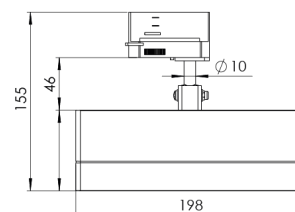

Product Family	Sova
Adjustability	Adjustable: 350° - 90°
Color	White- Black- Gray- RAL
Mounting Type	Track
Body	Extruded aluminium body with electrostatic powder coated, Injection cover
Light Source	HP LED
Color Temperature	2700-3000-4000-5000-6500K
Color Rendering Index	CRI>80
Power	7,5 W
Power Factor	Pf>90
Luminaire Efficiency	92lm/W
Light Beam Angle	10°,25°,40°,60°
Lumen	690 lm
Operating Voltage	220-240V AC / 50-60 Hz
Light Source Lifetime	50.000 hours Led lifetime
Optic	High efficiency acrylic lens
Control Type	On/Off- Dali
Electrical Insulation Class	Class I
Optional Features	Unavailable
Sealing	IP20
Weight	0,71 Kg
Dimensions	51,7 x 155 x 198 mm

DIMENSIONS

Lumen value is given according to 2700K value.

Luminaire is F-marked and suitable for direct mounting on normally flammable surfaces.

All components are provided with 5 year limited guarantee. A qualified electrician must ensure proper installation of the product.