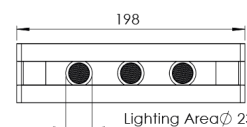

Product Family	Sova
Adjustability	Adjustable: 350° - 90°
Color	White- Black- Gray- RAL
Mounting Type	Track
Body	Extruded aluminium body with electrostatic powder coated, Injection cover
Light Source	HP LED
Color Temperature	2700-3000-4000-5000-6500K
Color Rendering Index	CRI>80
Power	7,5 W
Power Factor	Pf>90
Luminaire Efficiency	92lm/W
Light Beam Angle	10°,25°,40°,60°
Lumen	690 lm
Operating Voltage	220-240V AC / 50-60 Hz
Light Source Lifetime	50.000 hours Led lifetime
Optic	High efficiency acrylic lens
Control Type	On/Off- Dali
Electrical Insulation Class	Class I
Optional Features	Unavailable
Sealing	IP20
Weight	0,71 Kg
Dimensions	51,7 x 155 x 198 mm

DIMENSIONS

Lumen value is given according to 2700K value.

Luminaire is F-marked and suitable for direct mounting on normally flammable surfaces.

All components are provided with 5 year limited guarantee. A qualified electrician must ensure proper installation of the product.