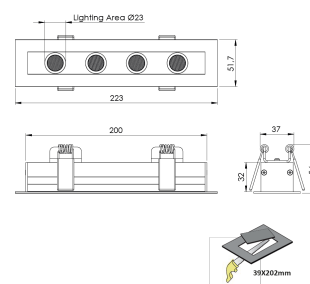

Product Family	Sova
Adjustability	Fixed
Color	White- Black- Gray- RAL
Mounting Type	Recessed Mounted
Body	Extruded aluminium body with electrostatic powder coated, electrostatic powder coated sheet metal side cover
Light Source	HP LED
Color Temperature	2700-3000-4000-5000-6500K
Color Rendering Index	CRI>80
Power	4,8 W
Power Factor	Pf>90
Luminaire Efficiency	92lm/W
Light Beam Angle	10°,25°,40°,60°
Lumen	442 lm
Operating Voltage	220-240V AC / 50-60 Hz
Light Source Lifetime	50.000 hours Led lifetime
Optic	High efficiency acrylic lens
Control Type	On/Off- Dali
Electrical Insulation Class	Class I
Optional Features	Emergency kit system can be integrated
Sealing	IP20
Weight	0,43 Kg
Dimensions	223 x 51,7 x 54 mm

DIMENSIONS

Lumen value is given according to 2700K value.

Luminaire is F-marked and suitable for direct mounting on normally flammable surfaces.

All components are provided with 5 year limited guarantee. A qualified electrician must ensure proper installation of the product.