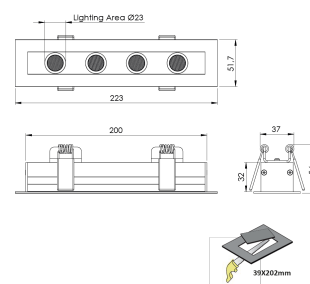

Product Family	Sova
Adjustability	Fixed
Color	White- Black- Gray- RAL
Mounting Type	Recessed Mounted
Body	Extruded aluminium body with electrostatic powder coated, electrostatic powder coated sheet metal side cover
Light Source	HP LED
Color Temperature	2700-3000-4000-5000-6500K
Color Rendering Index	CRI>80
Power	9,6 W
Power Factor	Pf>90
Luminaire Efficiency	92lm/W
Light Beam Angle	10°,25°,40°,60°
Lumen	884 lm
Operating Voltage	220-240V AC / 50-60 Hz
Light Source Lifetime	50.000 hours Led lifetime
Optic	High efficiency acrylic lens
Control Type	On/Off- Dali
Electrical Insulation Class	Class I
Optional Features	Emergency kit system can be integrated
Sealing	IP20
Weight	0,43 Kg
Dimensions	223 x 51,7 x 54 mm

DIMENSIONS

Lumen value is given according to 2700K value.

Luminaire is F-marked and suitable for direct mounting on normally flammable surfaces.

All components are provided with 5 year limited guarantee. A qualified electrician must ensure proper installation of the product.