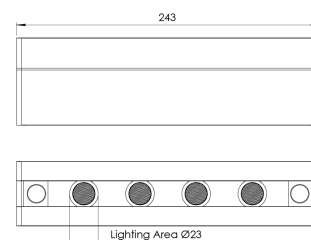

Product Family	Sova
Adjustability	Fixed
Color	White- Black- Gray- RAL
Mounting Type	Surface Mounted
Body	Extruded aluminium body with electrostatic powder coated, injection cover
Light Source	HP LED
Color Temperature	2700-3000-4000-5000-6500K
Color Rendering Index	CRI>80
Power	4,8 W
Power Factor	Pf>90
Luminaire Efficiency	92lm/W
Light Beam Angle	10°,25°,40°,60°
Lumen	442 lm
Operating Voltage	220-240V AC / 50-60 Hz
Light Source Lifetime	50.000 hours Led lifetime
Optic	High efficiency acrylic lens
Control Type	On/Off- Dali
Electrical Insulation Class	Class I
Optional Features	Unavailable
Sealing	IP20
Weight	0,52 Kg
Dimensions	51,7 x 70 x 243 mm

DIMENSIONS

Lumen value is given according to 2700K value.

Luminaire is F-marked and suitable for direct mounting on normally flammable surfaces.

All components are provided with 5 year limited guarantee. A qualified electrician must ensure proper installation of the product.