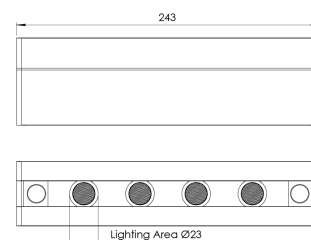

Product Family	Sova
Adjustability	Fixed
Color	White- Black- Gray- RAL
Mounting Type	Surface Mounted
Body	Extruded aluminium body with electrostatic powder coated, injection cover
Light Source	HP LED
Color Temperature	2700-3000-4000-5000-6500K
Color Rendering Index	CRI>80
Power	6,8 W
Power Factor	Pf>90
Luminaire Efficiency	92lm/W
Light Beam Angle	10°,25°,40°,60°
Lumen	626 lm
Operating Voltage	220-240V AC / 50-60 Hz
Light Source Lifetime	50.000 hours Led lifetime
Optic	High efficiency acrylic lens
Control Type	On/Off- Dali
Electrical Insulation Class	Class I
Optional Features	Unavailable
Sealing	IP20
Weight	0,52 Kg
Dimensions	51,7 x 70 x 243 mm

DIMENSIONS

Lumen value is given according to 2700K value.

Luminaire is F-marked and suitable for direct mounting on normally flammable surfaces.

All components are provided with 5 year limited guarantee. A qualified electrician must ensure proper installation of the product.